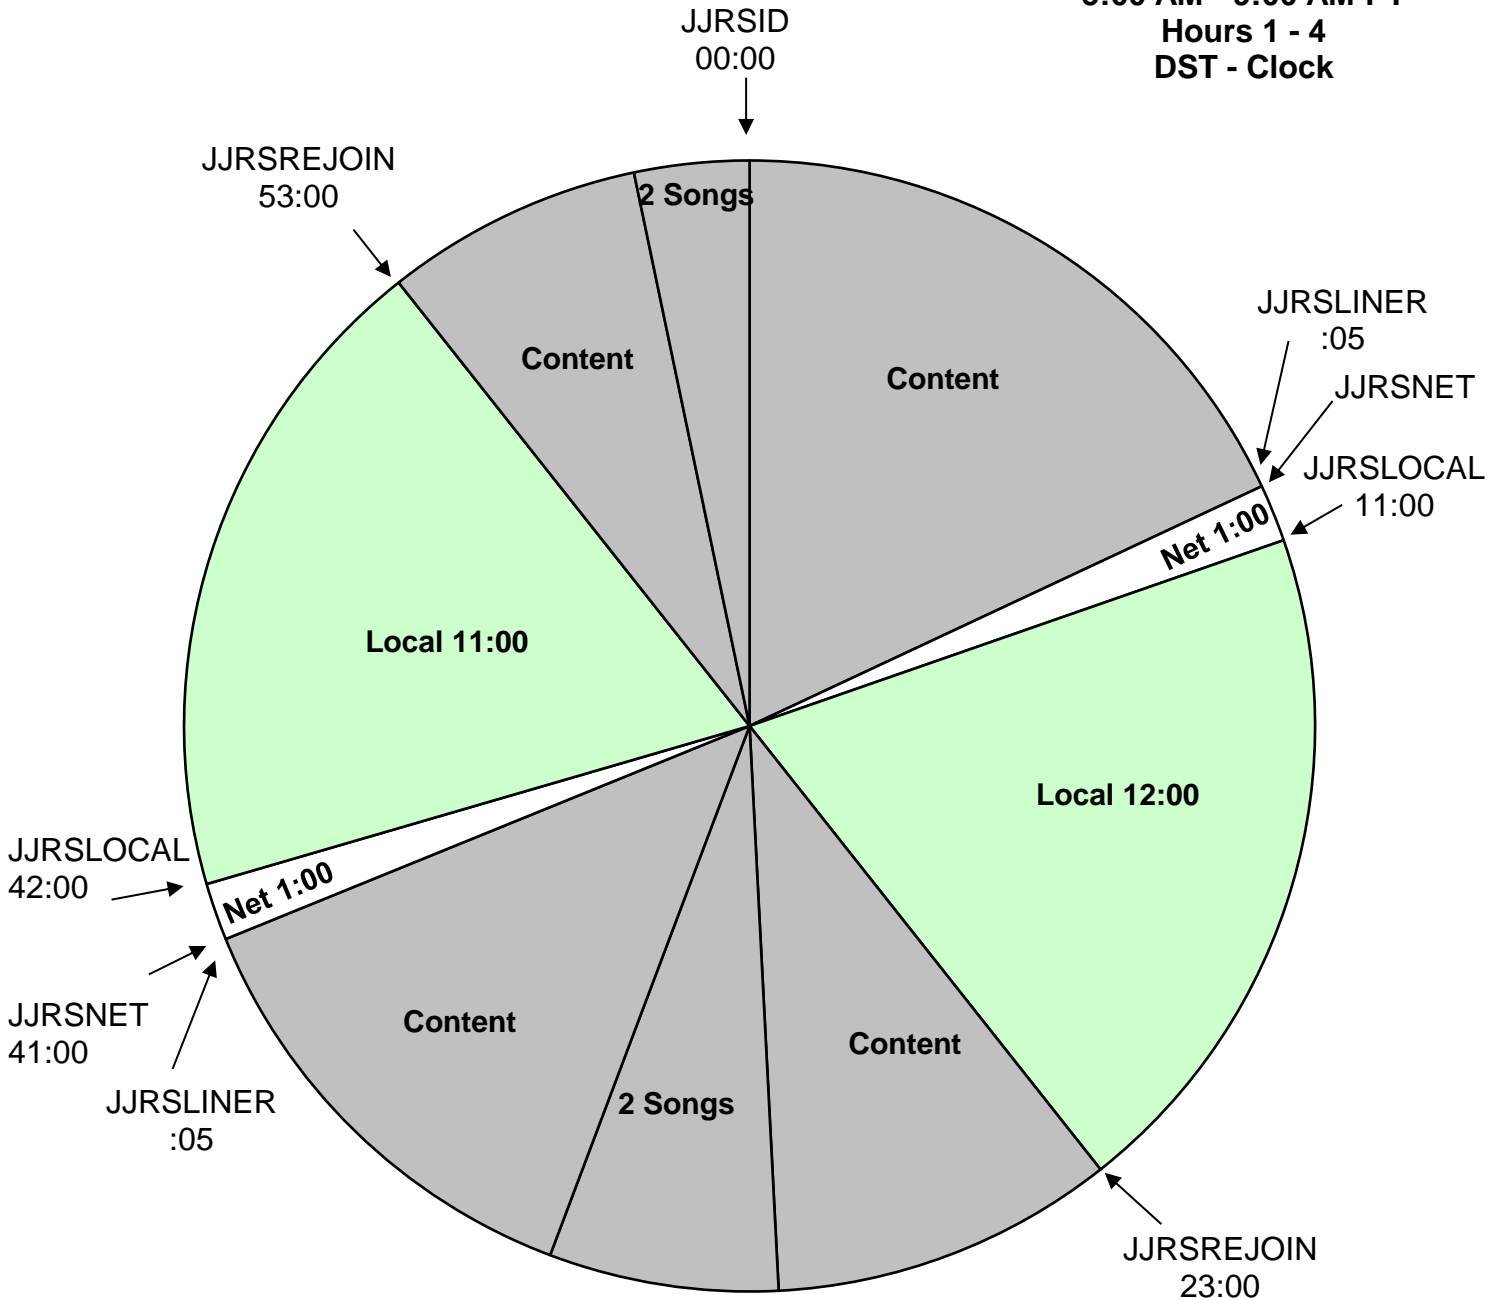

Johnjay and Rich
 Effective Date: March 15th, 2021
 Premiere XDS PRO4-P Satellite
 Mon-Fri
 8:00 AM - 12:00PM ET/
 5:00 AM - 9:00 AM PT
 Hours 1 - 4
 DST - Clock

For Technical Assistance Call
 Premiere Network Operations Center: (800) 276-4431
 Technical Info: <http://engineering.premiereradio.com>

JJRSREJOIN: Rejoins Program
 JJRSLOCAL: Local Break
 JJRSNET: Network Break
 JJRSID: Locally produced floating :15 sec Legal ID
 JJRSLINER: Locally produced :05 sec liner

All Breaks Float